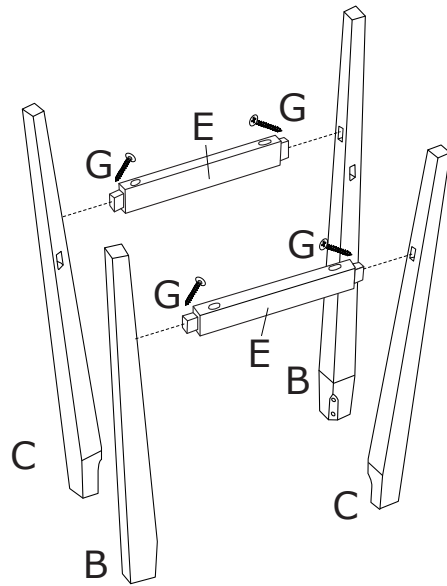

ASSEMBLY INSTRUCTION

AUSTIN BAR STOOL H65

ROWICO

HOME

1

Ax1 	Fx1 
	Gx8 
Bx2 	Hx8 
Cx2 	Ix8 
Dx2 	Jx8 
Ex2 	Kx4 

2

3