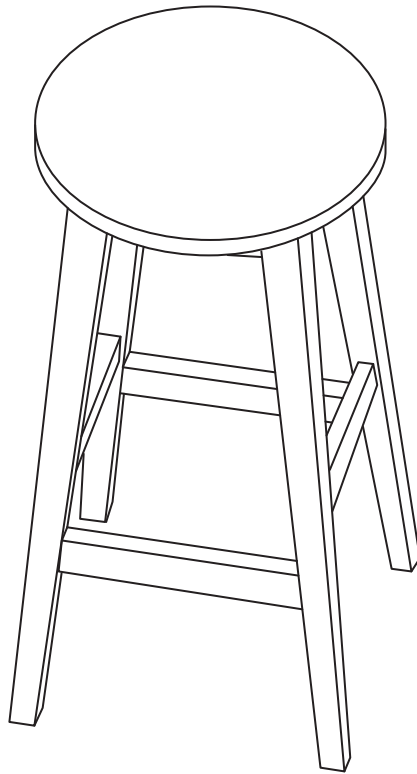

ASSEMBLY INSTRUCTION

AUSTIN BAR STOOL H65

ROWICO

HOME

1

Ax1 	Fx1 
	Gx8 
Bx2 	Hx8 
Cx2 	Ix8 
Dx2 	Jx8 
Ex2 	Kx4 

2

3