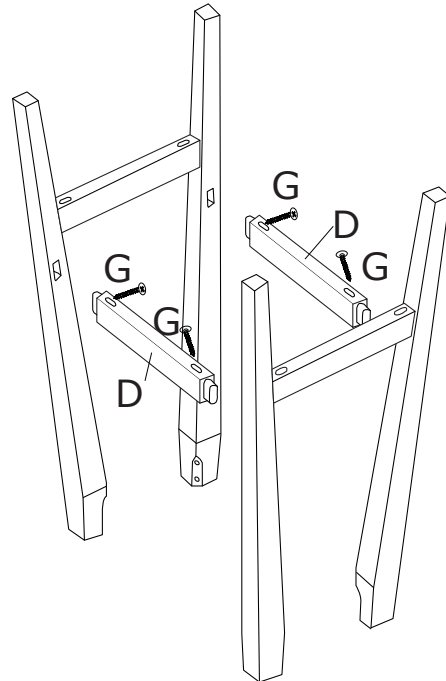

ASSEMBLY INSTRUCTION

AUSTIN BAR STOOL H65

ROWICO

HOME

1

Ax1 	Fx1 
	Gx8 
Bx2 	Hx8 
Cx2 	Ix8 
Dx2 	Jx8 
Ex2 	Kx4 

2

3