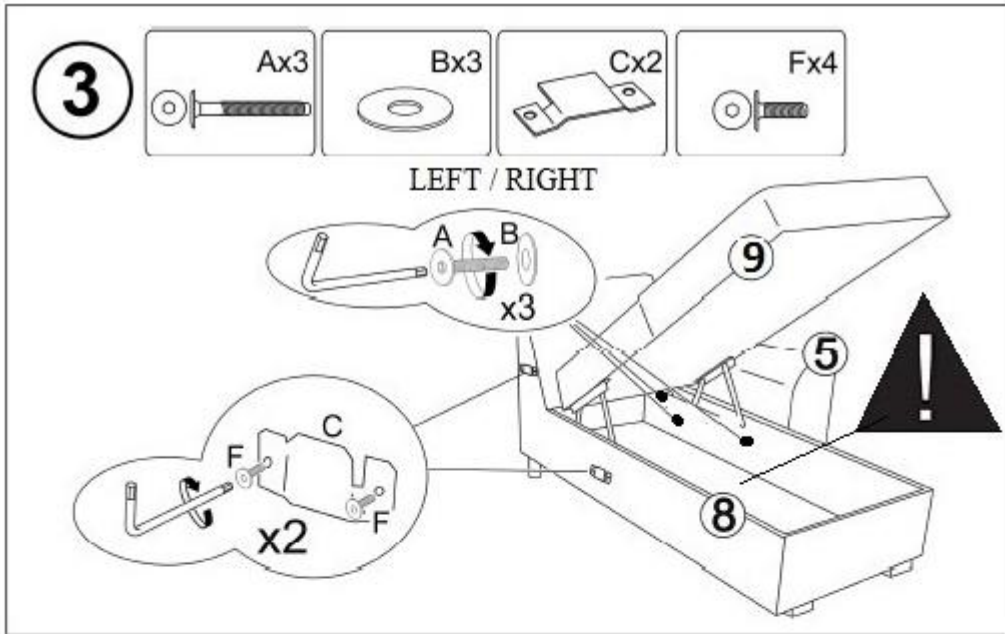

| HOME GROUP | °

BLUES

Blues sohva kappatyynillä
(Blues sofa with cushion back)

Blues sohva heittotyynillä
(Blues sofa with pillow back)

A	 A x 6 M6x40	B	 B x 6 M8x24	C	 C x 4	D	 D x 13 ∅ 25 Felt Feutre	E	 E x 5 + M6x35
F	 F x 8 M6x20	G	 G x 1 M4	H	 H x 8 M5x50	J	 J x 6	I	 I x 1