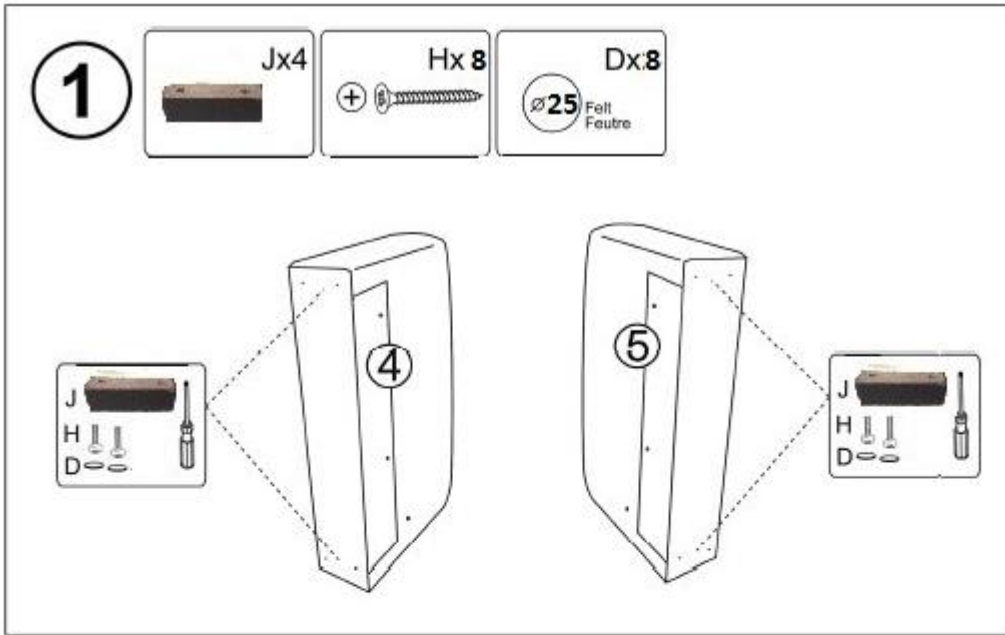

| HOME GROUP | °

BLUES

Blues sohva kappatyynillä
(Blues sofa with cushion back)

Blues sohva heittotyynillä
(Blues sofa with pillow back)

A	 A x 6 M6x40	B	 B x 6 M8x24	C	 C x 4	D	 D x 13 ∅ 25 Felt Feutre	E	 E x 5 + M6x35
F	 F x 8 M6x20	G	 G x 1 M4	H	 H x 8 M5x50	J	 J x 6	I	 I x 1