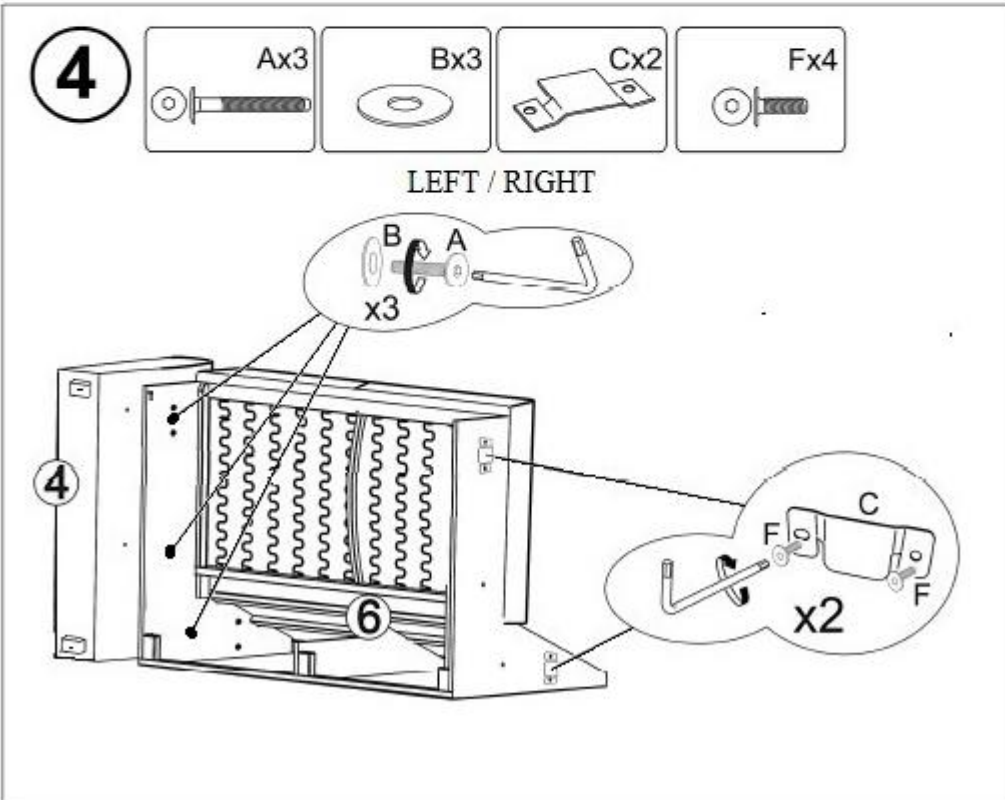

| HOME GROUP | °

BLUES

Blues sohva kappatyynillä
(Blues sofa with cushion back)

Blues sohva heittotyynillä
(Blues sofa with pillow back)

A	 A x 6 M6x40	B	 B x 6 M8x24	C	 C x 4	D	 D x 13 ∅ 25 Felt Feutre	E	 E x 5 + M6x35
F	 F x 8 M6x20	G	 G x 1 M4	H	 H x 8 M5x50	J	 J x 6	I	 I x 1