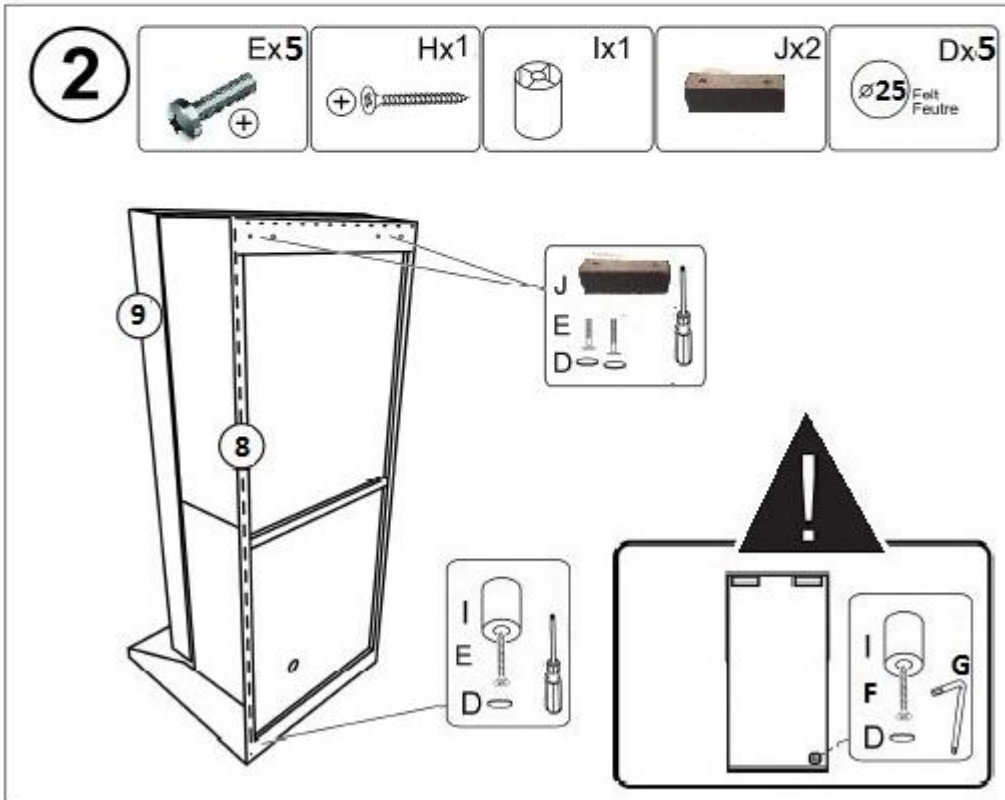

| HOME GROUP | °

BLUES

Blues sohva kappatyynillä
(Blues sofa with cushion back)

Blues sohva heittotyynillä
(Blues sofa with pillow back)

A	 A x 6 M6x40	B	 B x 6 M8x24	C	 C x 4	D	 D x 13 ∅ 25 Felt Feutre	E	 E x 5 + M6x35
F	 F x 8 M6x20	G	 G x 1 M4	H	 H x 8 M5x50	J	 J x 6	I	 I x 1