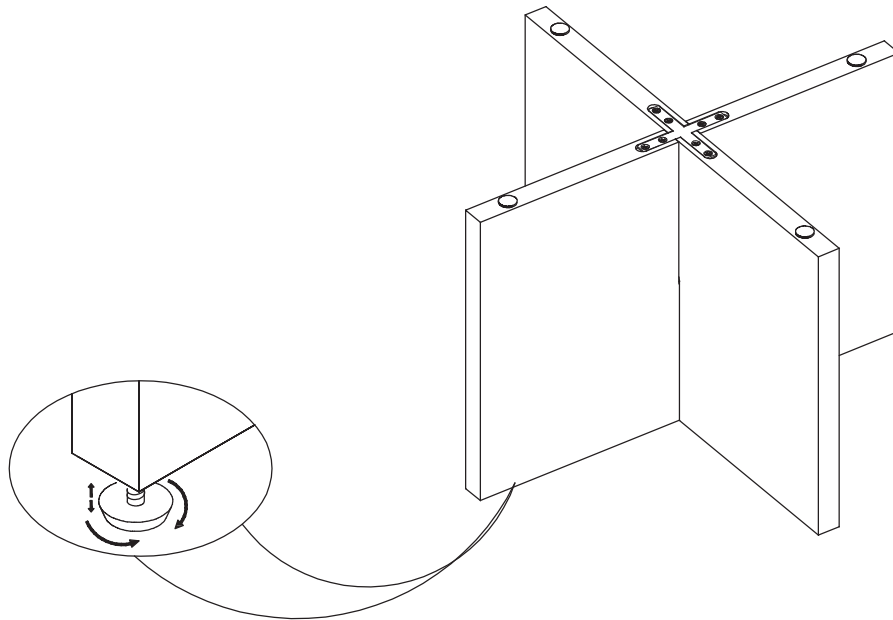

ASSEMBLY INSTRUCTION

BROOKSVILLE COFFEE TABLE

ROWICO

HOME

Ax1 	Dx2 120 X120 X2mm
Bx1 	Ex16 M4 X20mm
Cx1 	Fx4 Ø20X2

①

②

③

4

5

Varning!

Belasta inte hörn eller kanter med mer än max 10 KG.

Attention!

Do not load edges and corners with more than maximum 10 KG.