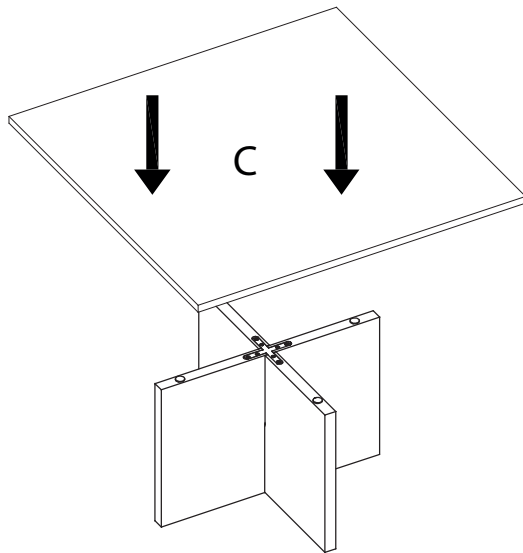

ASSEMBLY INSTRUCTION

BROOKSVILLE COFFEE TABLE

ROWICO

HOME

Ax1 	Dx2 120 X120 X2mm
Bx1 	Ex16 M4 X20mm
Cx1 	Fx4 Ø20X2

①

②

③

4

5

Varning!

Belasta inte hörn eller kanter med mer än max 10 KG.

Attention!

Do not load edges and corners with more than maximum 10 KG.