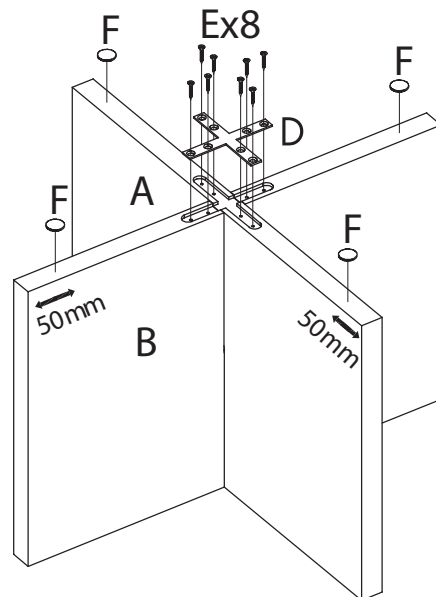

ASSEMBLY INSTRUCTION

BROOKSVILLE COFFEE TABLE

ROWICO

HOME

Ax1 	Dx2 120 X120 X2mm
Bx1 	Ex16 M4 X20mm
Cx1 	Fx4 Ø20X2

①

②

③

4

5

Varning!

Belasta inte hörn eller kanter med mer än max 10 KG.

Attention!

Do not load edges and corners with more than maximum 10 KG.