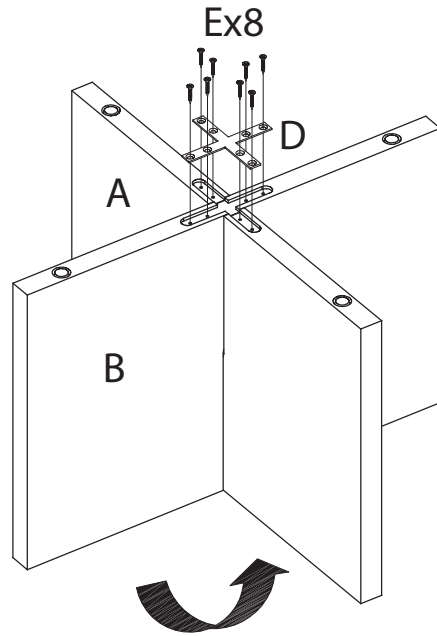

ASSEMBLY INSTRUCTION

BROOKSVILLE COFFEE TABLE

ROWICO

HOME

Ax1 	Dx2 120 X120 X2mm
Bx1 	Ex16 M4 X20mm
Cx1 	Fx4 Ø20X2

①

②

③

4

5

Varning!

Belasta inte hörn eller kanter med mer än max 10 KG.

Attention!

Do not load edges and corners with more than maximum 10 KG.