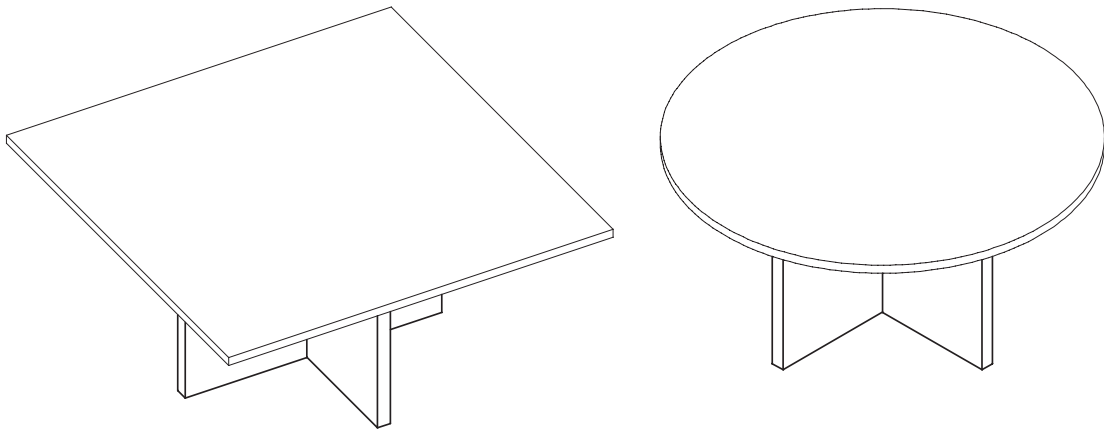

ASSEMBLY INSTRUCTION

BROOKSVILLE COFFEE TABLE

ROWICO

HOME

Ax1 	Dx2 120 X120 X2mm
Bx1 	Ex16 M4 X20mm
Cx1 	Fx4 Ø20X2

①

②

③

4

5

Varning!

Belasta inte hörn eller kanter med mer än max 10 KG.

Attention!

Do not load edges and corners with more than maximum 10 KG.