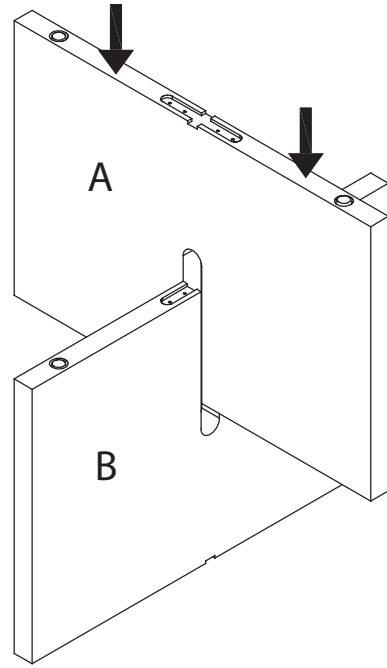

ASSEMBLY INSTRUCTION

BROOKSVILLE COFFEE TABLE

ROWICO

HOME

Ax1 	Dx2 120 X120 X2mm
Bx1 	Ex16 M4 X20mm
Cx1 	Fx4 Ø20X2

①

②

③

4

5

Varning!

Belasta inte hörn eller kanter med mer än max 10 KG.

Attention!

Do not load edges and corners with more than maximum 10 KG.