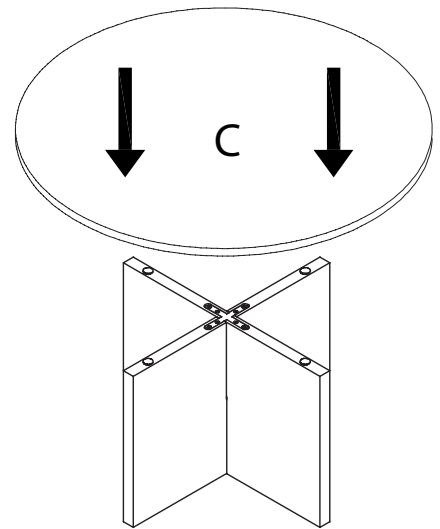

ASSEMBLY INSTRUCTION

BROOKSVILLE COFFEE TABLE

ROWICO

HOME

Ax1 	Dx2 120 X120 X2mm
Bx1 	Ex16 M4 X20mm
Cx1 	Fx4 Ø20X2

①

②

③

4

5

Varning!

Belasta inte hörn eller kanter med mer än max 10 KG.

Attention!

Do not load edges and corners with more than maximum 10 KG.