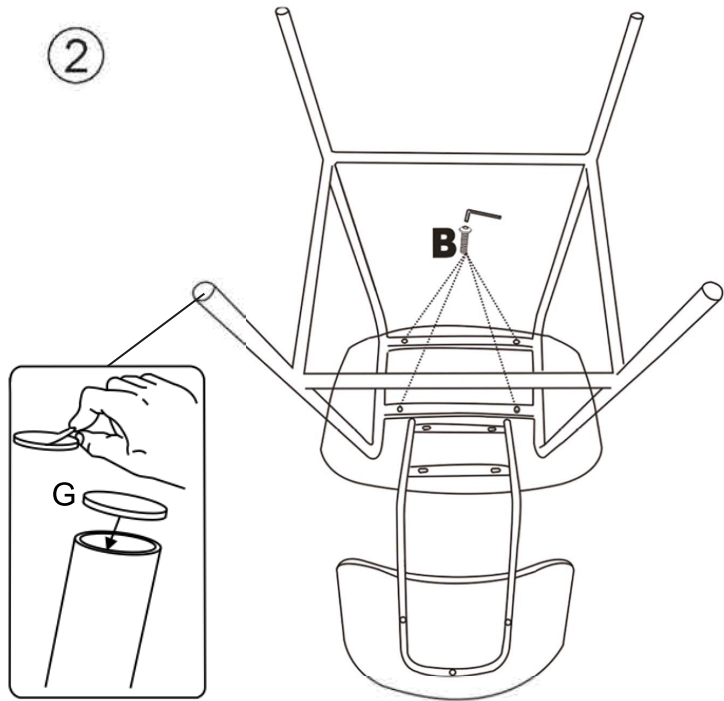

Ax4 M6×20MM	Dx1
Bx4 M6×25MM	Ex4
Cx1	Fx1 Gx4

①

②

③