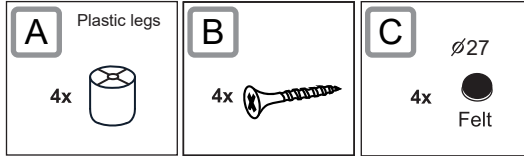

Components - Fittings