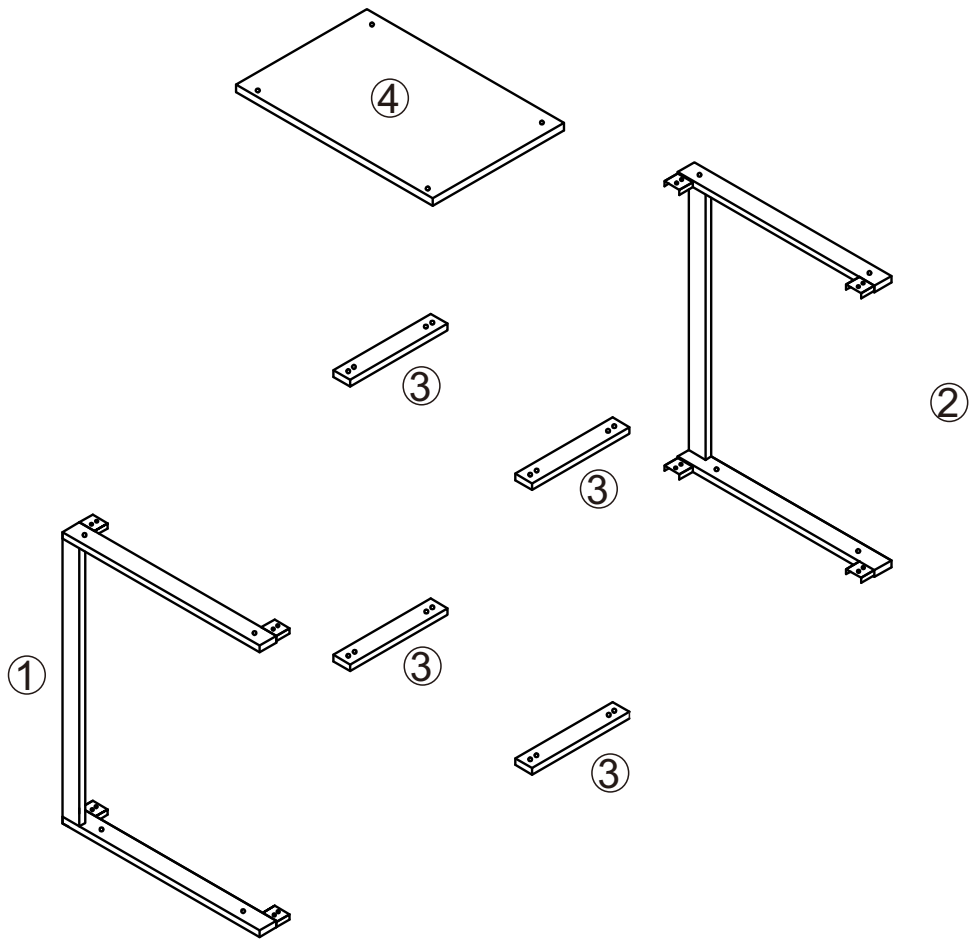

Assembly instructions

Model: Simple-LT

<p>2 PEOPLE</p>	<p>15min</p>		
-----------------	--------------	--	--

A x16
6*12mm

B x4
6*25mm

C x4

D x4

E x1
M6mm

1

2

3