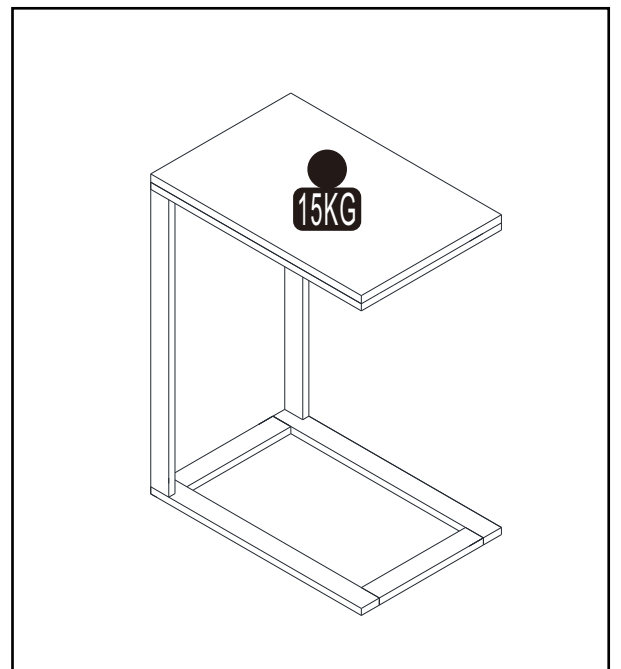

Assembly instructions

Model: Simple-LT

<p>2 PEOPLE</p>	<p>15min</p>		
-----------------	--------------	--	--

A x16
6*12mm

B x4
6*25mm

C x4

D x4

E x1
M6mm