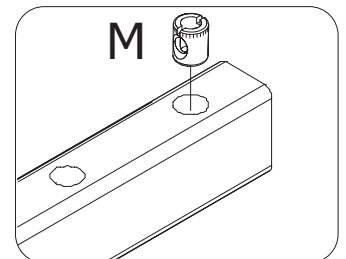

Ax1 	Lx6 Ø6X35mm
Bx1 	Mx6 Ø10X14mm
Cx2 	Nx6 Ø6X7mm
Dx2 	Px4 M6X75mm
Ex2 	Qx2 M6X28mm
Fx2 	Rx6 Ø6
Gx1 	Sx6 Ø6X16mm
Hx2 	Tx4 M6X60mm
Jx8 Ø8X20mm	Ux4 Ø40mm
Kx10 Ø4X31mm	Vx6 Ø20mm
	Wx1 M4X70X25mm
	Yx1 M3X57X21mm

1

2

3