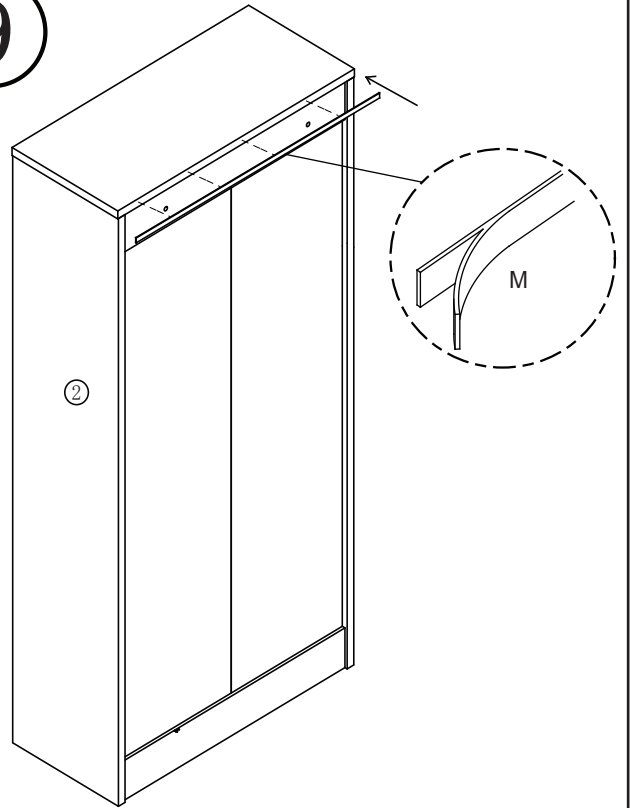

3 DRAWER SHOE CABINET

HA3108

 Ø6×43mm A×16	 Ø15×12mm B×16	 Ø8×30mm C×4	 Ø16×20mm D×4	 E×6
 Ø4×10mm F×6	 G×3	 Ø3.5×14mm H×38	 I×6	 Ø3×18mm J×6
 Ø4×30mm K×2	 L×2	 M×1	 N×2	

① 1100x238x15mm

② 1100x238x15mm

③ 958x508x2.7mm

④ 537x240x15mm

⑤ 500x75x15mm

⑥ 500x75x15mm

⑦ 500x75x15mm

⑧ 494x332x18mm

⑨ 484x137x12mm

⑩ 484x85x12mm

1

2

3

8

9

10

11

12

13