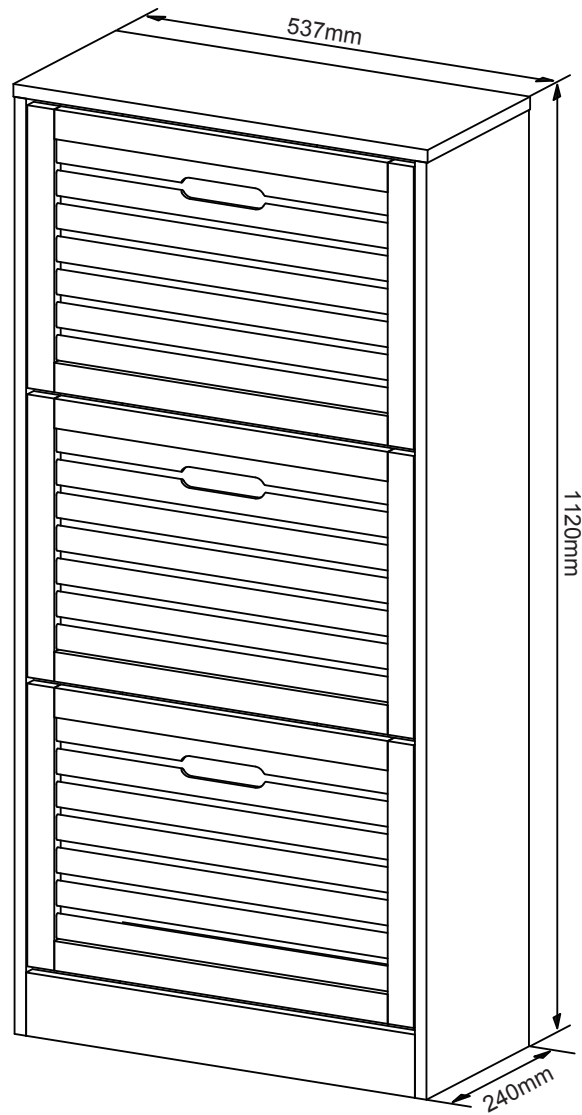

3 DRAWER SHOE CABINET

HA3108

 Ø6×43mm A×16	 Ø15×12mm B×16	 Ø8×30mm C×4	 Ø16×20mm D×4	 E×6
 Ø4×10mm F×6	 G×3	 Ø3.5×14mm H×38	 I×6	 Ø3×18mm J×6
 Ø4×30mm K×2	 L×2	 M×1	 N×2	

① 1100x238x15mm

② 1100x238x15mm

③ 958x508x2.7mm

④ 537x240x15mm

⑤ 500x75x15mm

⑥ 500x75x15mm

⑦ 500x75x15mm

⑧ 494x332x18mm

⑨ 484x137x12mm

⑩ 484x85x12mm

1

2

3

8

9

10

11

12

13